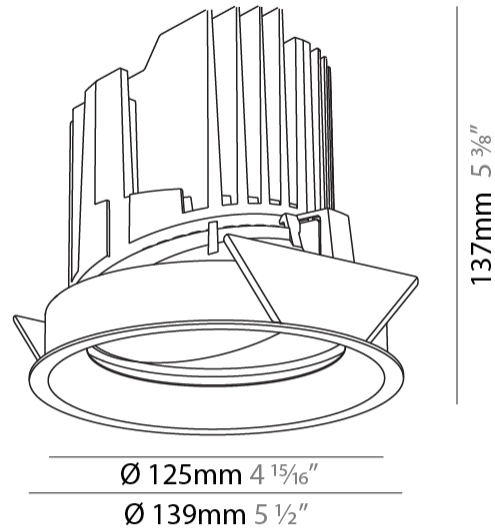

GENERAL

Series: Bioniq
 Subseries: Bioniq Round Adjustable
 Brand: Prolicht
 Division: Architectural
 Mounting Type: Recessed
 Mounting Location: Ceiling
 Subcategory: Downlight

PHYSICAL

Shape: Round
 Diameter (mm): 139
 Diameter (in): 5 1/2
 Height (mm): 137
 Height (in): 5 3/8
 Ceiling Thickness (mm): 10 / 12.5 / 15
 Ceiling Thickness (in): 3/8 or 1/2 or 9/16
 Min. Recessing Depth (mm): 150
 Min. Recessing Depth (in): 5 7/8
 Light Distribution: Adjustable / Downlight
 Weight (kg): 0.805
 Weight (lbs): 1.77
 Fixture Finish: SSR / BKV / CWI / CRY / HAB / LAG / UFT / ITA / RUA / RUR / MIC / FTG / MYG / TWT / LOD / PUS / FRO / FUP / KIA / POP / BLS / SPG / MEY / GOH / GUM / CHC / COM / ABZ / JAG / OBR / MOS / ROR
 Fixture Material: Aluminum Die Cast
 Cut-out Measurements: 130mm / 5 1/8"

LED

Number of LEDs: 1
 Color Temperature (°K): 2700 / 3000 / 3500 / 4000
 Max. Delivered Lumen (lm): 870 / 970 / 1039 / 1060
 Nominal Lumen (lm): 960 / 1070 / 1156 / 1180
 CRI: >90 CRI
 Efficiency (%): 0.905
 Lamp Life (hrs): 50000

OPTICAL

Reflector°: 10
 Optic°: Lens Pack - No Lens
 Adjustability: Rotational 355°; Tilt 30°

RATINGS AND CERTIFICATIONS

Certified By: CSA Certified to UL and CSA Standards
 IP rating: IP20

	130mm 5 1/8"	150mm 5 7/8"	10 15mm 3/8" 9/16"	30°	355°	